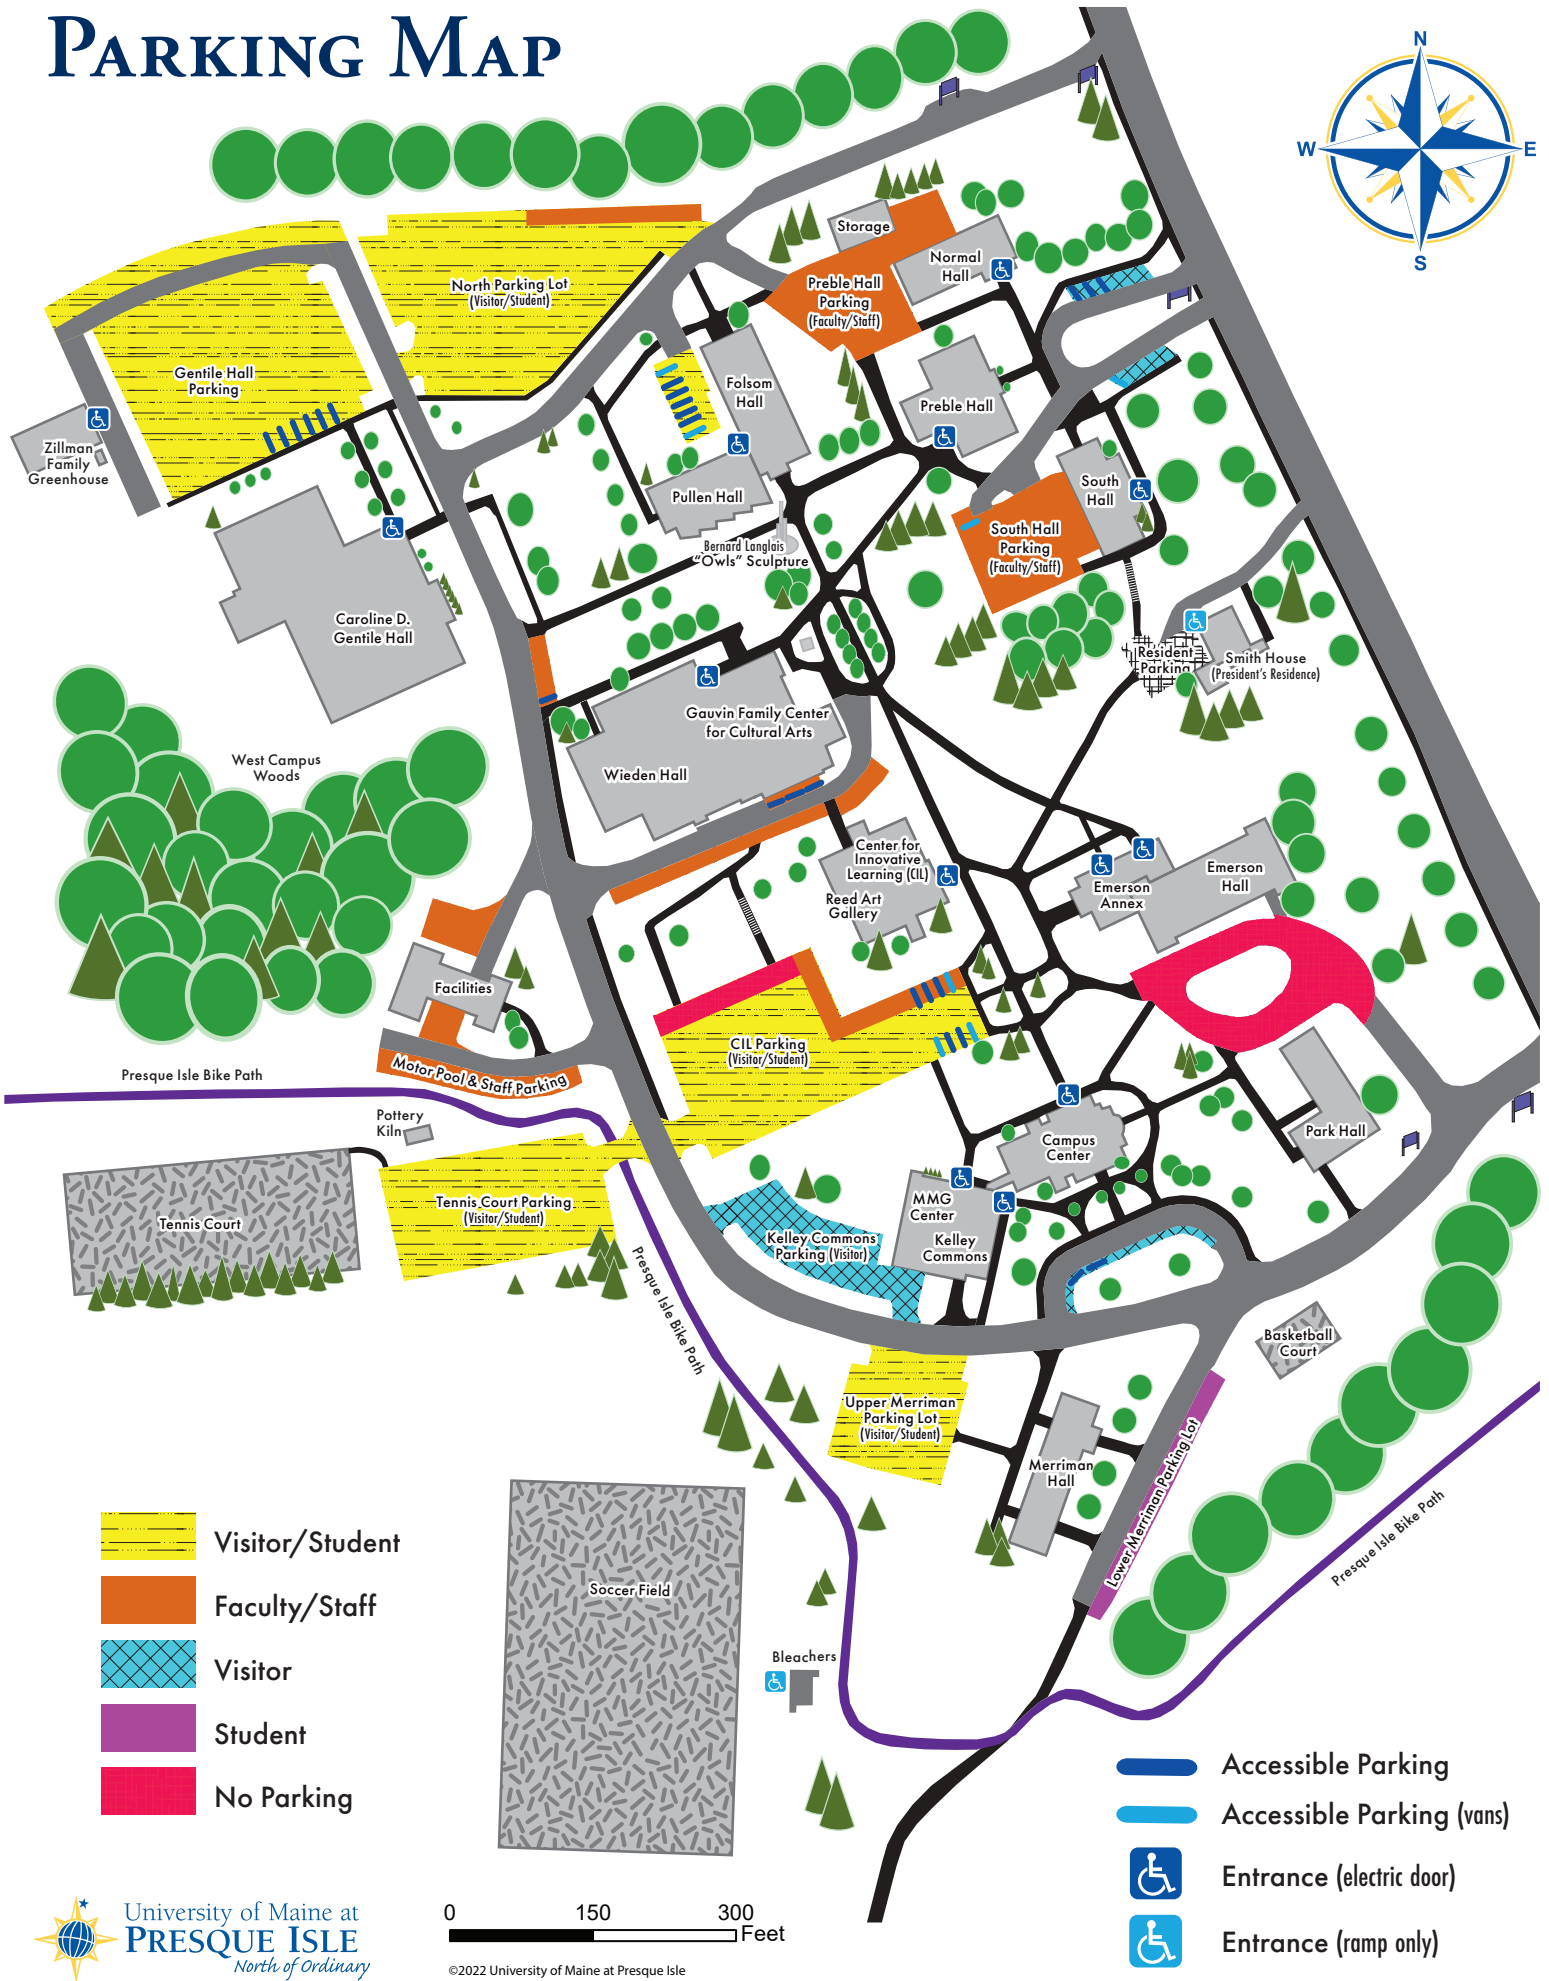

PARKING MAP

0 150 300 Feet

©2022 University of Maine at Presque Isle

Campus Center 23 University Drive

Conferences & Special Programs
Multi-Purpose Room (MPR)
Owl's Nest
Safety & Security
Spirit Store
Starbucks
Student Activities Office
University Credit Union (UCU)

Center for Innovative Learning (CIL) 17 University Drive

IT Services
Library
Reed Art Gallery
Student Support Services
Tutoring

Emerson Annex 2 Emerson Circle

Counseling Center
Health Services
Housing & Residence Life

Emerson Hall 2 Emerson Circle

Student Residence

Facilities Management 16 University Drive

Folsom Hall 9 University Drive

Classrooms
Labs

Caroline D. Gentile Hall 10 University Drive

Fitness Center
Indoor Track
Rock Wall
Swimming Pool

Kelley Commons 21 University Drive

Admissions
Cafeteria
Dining Services
Mailroom
MMG Center

Merriman Hall 22 University Drive

Student Residence

Normal Hall 183 Main Street

YourPace

Park Hall 1 Emerson Circle